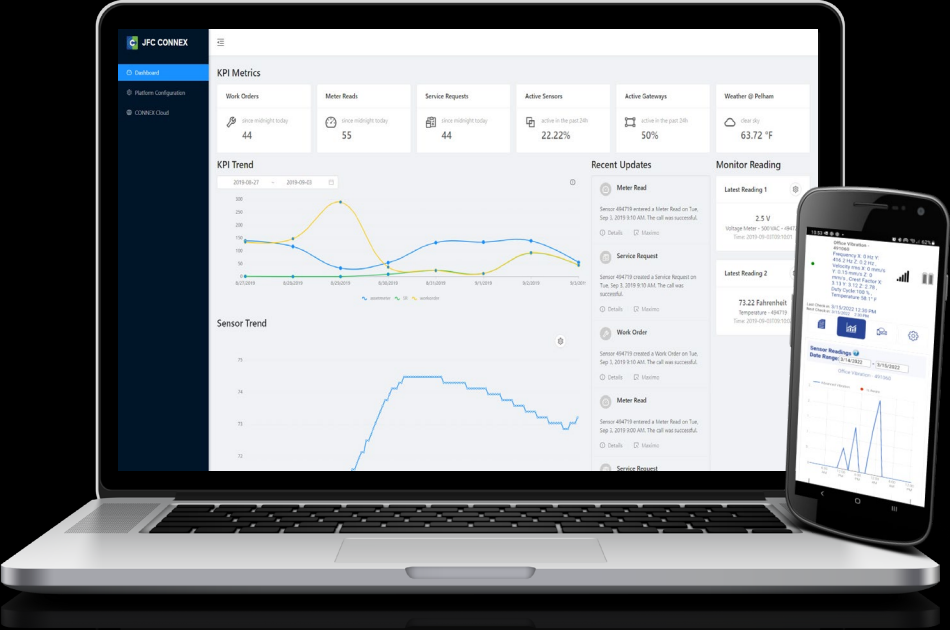

CONNEX

JFC & Associates

An aerial view of a city skyline, likely St. Petersburg, Florida, with a network of white lines and nodes overlaid on a blue-tinted background. The lines connect various points across the city, suggesting a global or interconnected network.